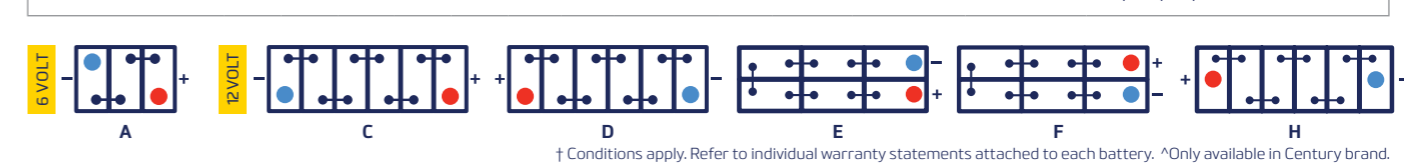

Heavy Duty Maintainable

This range of Heavy Duty maintainable batteries are ideal for short haul/hiab/tail lift applications. Made of thicker battery plates for increased durability and battery life, these batteries feature a low maintenance design for maximum control over battery life.

NEW BATTERY TYPE	WARRANTY†	VOLTS	CCA -18°C	RC @ 25°C	AH @ 20HR	(ALL MEASUREMENTS IN MM)				POLARITY	WEIGHT (KG)	TERMINAL TYPE	HOLD DOWN	SPECIAL FEATURES
						L	W	H	TH					
HEAVY DUTY MAINTAINABLE														
23	24	6	750	245	120	259	172	220	220	A	18.5	STD	-	CH, LM
26	24	6	850	294	150	304	171	201	222	A	21.35	STD	-	CH, LM, PL, VR
86	24	12	680	180	92	348	170	210	238	C	25.6	STD	SIDE	CH, LM, MR, PL, VR
87	24	12	680	180	92	348	170	210	238	D	25.6	STD	SIDE	CH, LM, MR, PL, VR
94	24	12	890	255	135	519	206	181	203	E	35.6	STD	-	CH, CV, LM, PL, VR
DIN145L^	24	12	1150	299	154	513	188	194	215	E	39.8	STD	-	CH, LM, PL, VR
N100	24	12	635	192	111	407	175	210	231	D	25	STD	-	CV, LM, PL, VR
N120	24	12	860	266	129	506	183	210	240	F	35.5	STD	-	CV, LM, PL, VR
N150	24	12	1000	320	153	506	220	210	240	F	41.9	STD	-	CV, LM, PL, VR
N200	24	12	1300	415	195	519	277	218	248	F	56.9	STD	-	CV, LM, PL, VR