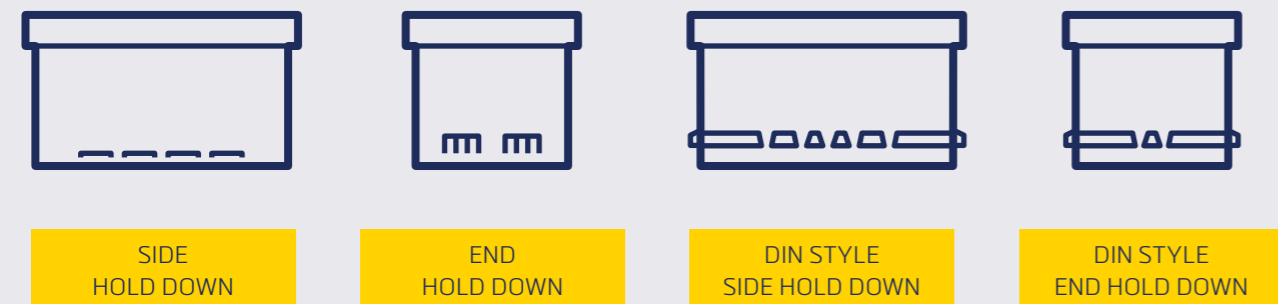

Cell Assembly Layout

...

Terminal Types

...

Battery Hold Down

Special Features Glossary

AGM	Absorbed Glass Mat	FA	Flame Arrestor	MRF	Microrib Flexsil Separator
BMS	Battery Management System	GM	Glass Mat Separator	PL	Platelock™ Technology
BT	Bluetooth Monitoring	LI	Lithium Carbon	PV	Pressure Valve
CH	Carry Handles	LM	Low Maintenance	QC	Quick Charge
CI	State of Charge Indicator	MF	Maintenance Free	RP	Recessed Post
CV	Central Venting	MIA	Made in Australia	VR	Vibration Resistant
EFB	Enhanced Flooded Battery	MR	Mud Rack	XI	Crystal Plate Technology