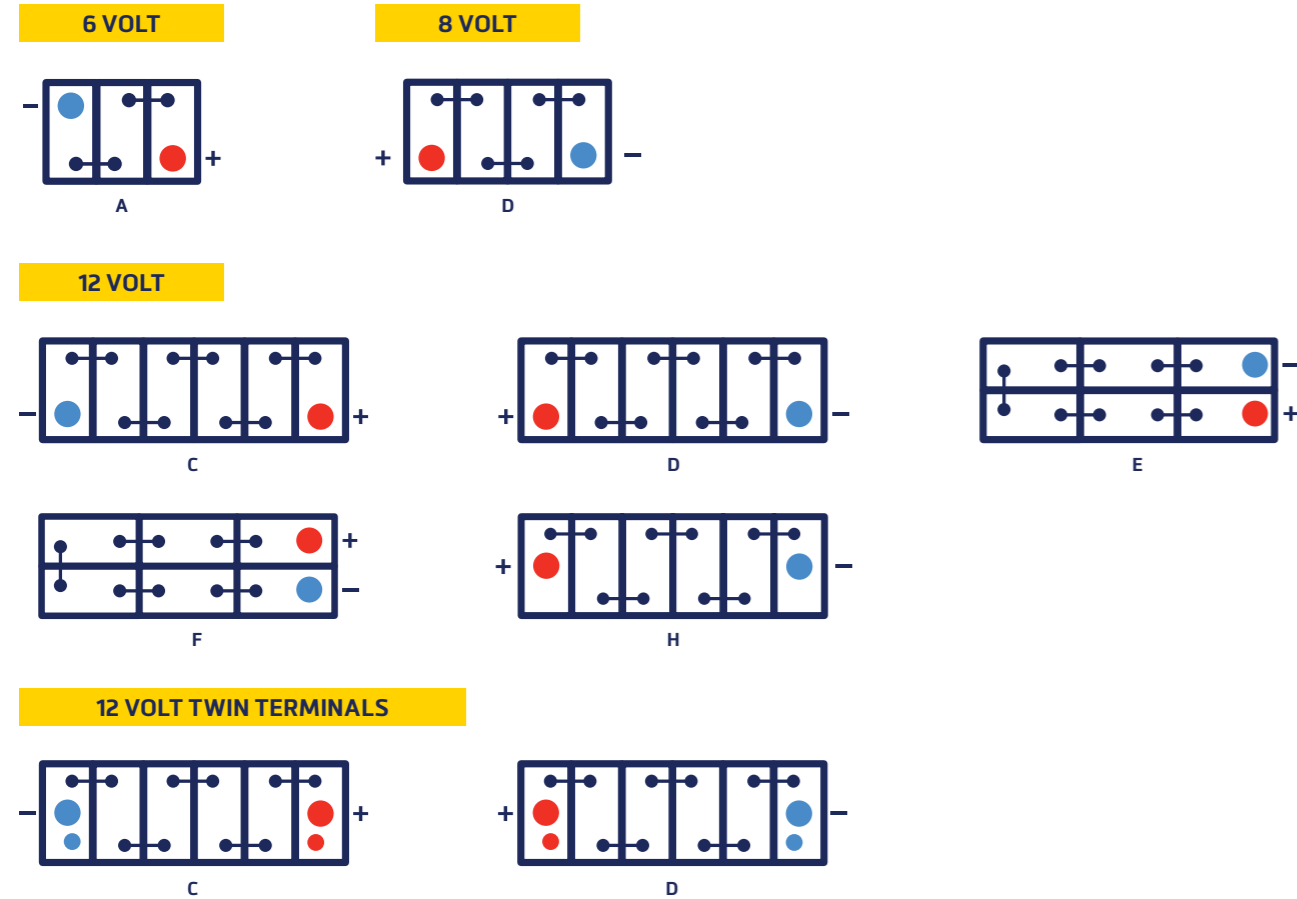

Cell Assembly Layout

...

Terminal Types

...

Battery Hold Down

Special Features Glossary

AGM	Absorbed Glass Mat	FA	Flame Arrestor	MRF	Microrib Flexsil Separator
BMS	Battery Management System	GM	Glass Mat Separator	PL	Platelock™ Technology
BT	Bluetooth Monitoring	LI	Lithium Carbon	PV	Pressure Valve
CH	Carry Handles	LM	Low Maintenance	QC	Quick Charge
CI	State of Charge Indicator	MF	Maintenance Free	RP	Recessed Post
CV	Central Venting	MIA	Made in Australia	VR	Vibration Resistant
EFB	Enhanced Flooded Battery	MR	Mud Rack	XI	Crystal Plate Technology