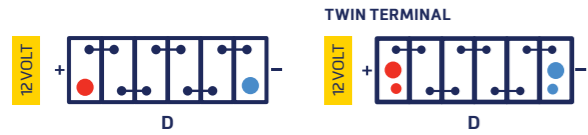

Marine

The Marine Series range of batteries are designed and manufactured to handle the rigours of wave pounding, engine vibration and trailer transport whilst delivering reliable starting power and performance. Suitable for starting engines from 70 – 350+hp with the extra power needed to run multiple on-board accessories#.

NEW BATTERY TYPE	WARRANTY†	VOLTS	CCA -18°C	MCA -0°C	RC @ 25°C	AH @ 20HR	 (ALL MEASUREMENTS IN MM)				POLARITY	WEIGHT (KG)	TERMINAL TYPE	HOLD DOWN	 SPECIAL FEATURES
							L	W	H	TH					
MARINE															
D23RM MF*	24	12	580	750	90	50	230	170	185	209	D	13.8	DF	-	CH, CI, FA, MF, MR, PL, VR
NS70M MF	24	12	680	880	140	78	258	174	200	222	D	17.9	TWIN	SIDE	CH, CI, CV, FA, MF, PL, VR
N70ZM MF	24	12	780	1000	160	80	302	171	200	222	D	21.6	TWIN	SIDE	CH, CI, CV, FA MF, PL, VR
86M MF^	24	12	1000	1200	180	100	330	172	218	242	D	25	TWIN	-	CH, CI, CV, FA, MF, MR, PL, VR

Do not connect starting cables to threaded terminal posts.
†Conditions apply. Refer to individual warranty statements attached to each battery.
*Suitable for starting only. #Excluding D23RM MF. ^Only available in Century brand.

Lawn & Garden

A range of maintainable and maintenance free batteries engineered and built tough to provide superior performance and improved vibration resistance in constant stop start applications

BATTERY TYPE	WARRANTY†	VOLTS	CCA -18°C	RC @ 25°C	AH @ 20HR	 (ALL MEASUREMENTS IN MM)				POLARITY	WEIGHT (KG)	TERMINAL TYPE	HOLD DOWN	 SPECIAL FEATURES
						L	W	H	TH					
LAWN & GARDEN														
12N24-3	12	12	200	40	24	185	125	160	178	C	7.4	LUG	-	LM
12N24-4	12	12	200	40	24	185	125	160	178	D	7.4	LUG	-	LM
U1 MF	12	12	330	50	32	195	127	155	182	D	7.8	LUG	-	CH, CV, FA, MF, MR, PL, VR
U1R MF	12	12	330	50	32	195	127	155	182	C	7.8	LUG	-	CH, CV, FA, MF, MR, PL, VR