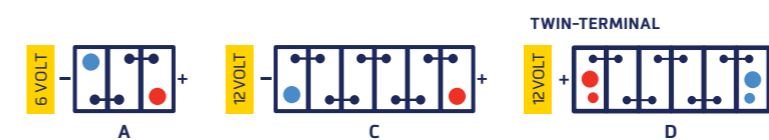

† Conditions apply. Refer to individual warranty statements attached to each battery.